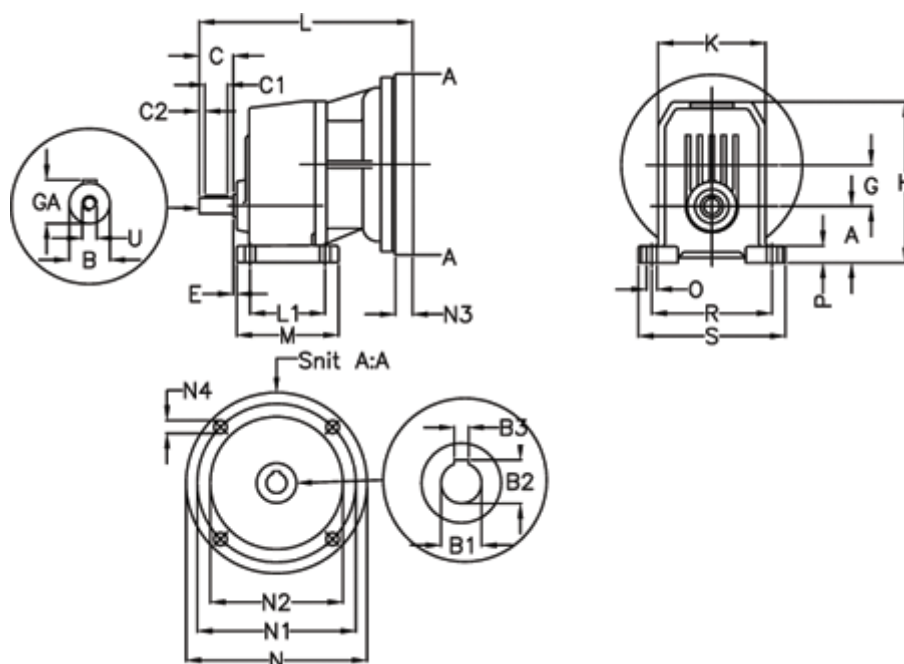

Article number: 40550300241240

Description: Single Stage Helical Gear
S 301-2,4-P100B5

Measures

A = 60	E = 20.5	M = 125.0	R = 160
B = 24	F = 8x7x40	N = 250	S = 190
B1 = 28	G = 51.8	N1 = 215	U = M8
B2 = 31.3	GA = 27.0	N2 = 180	
B3 = 8	H = 183.0	N3 = -	
C = 50	K = 130	N4 = M12x16	
C1 = 40	L = 262	O = 11	
C2 = 5	L1 = 90.0	P = 20.0	